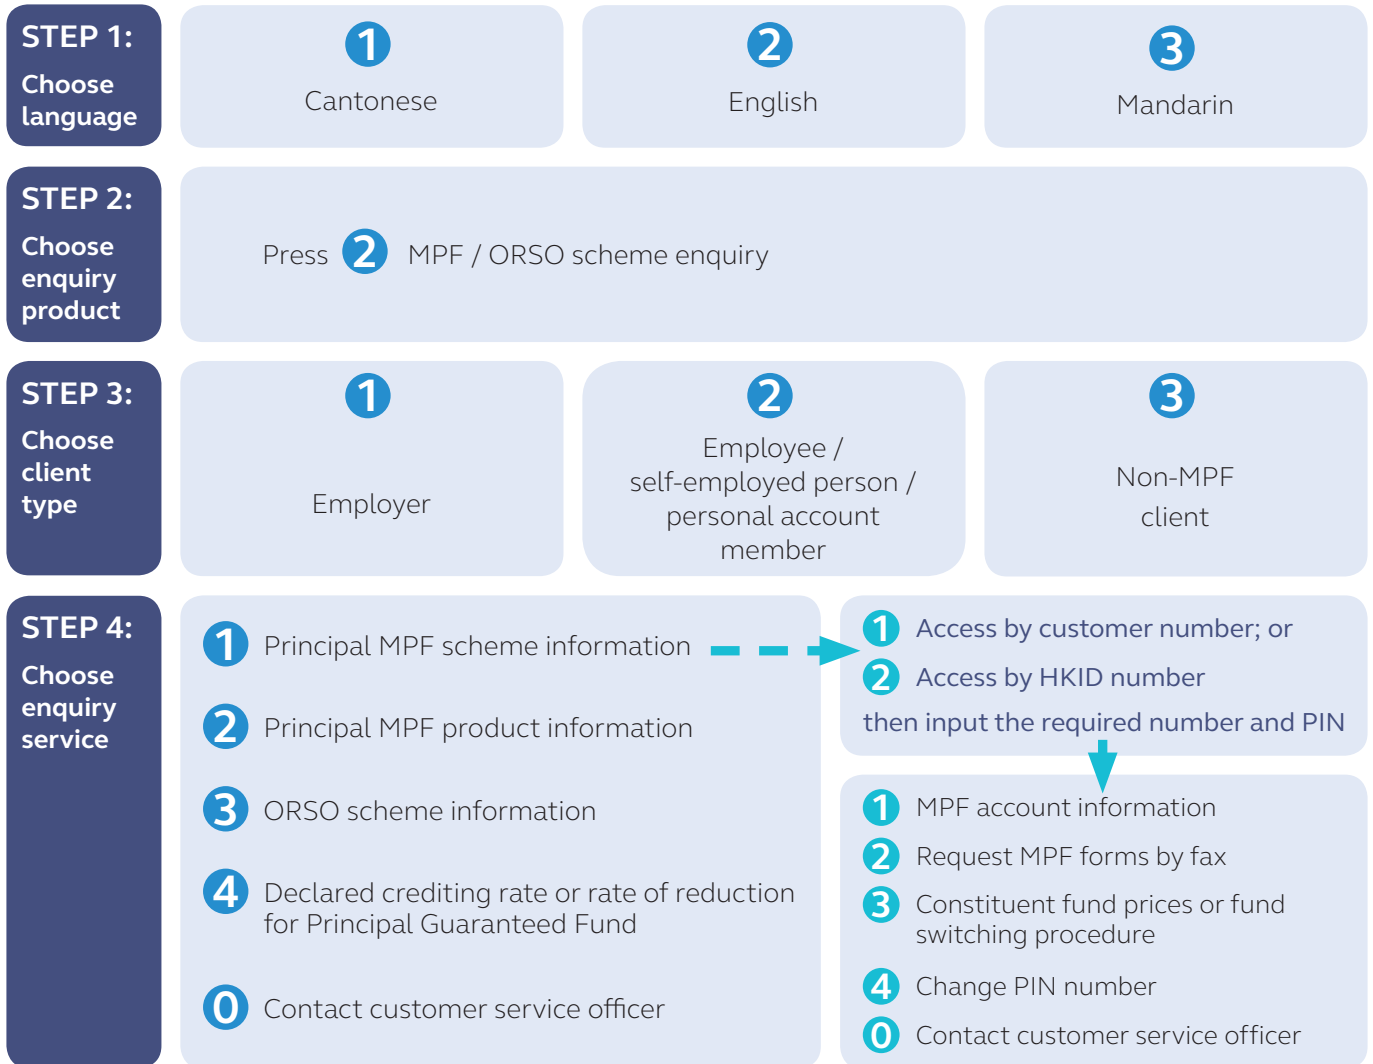

IVRS Member User Guide

 **Customer Service Hotline : 2802 2812**

 **Member Enquiry Shortcut Suggested**

 Contact customer service officer	2 + 2 + 2 + 0
 MPF scheme information enquiry	2 + 2 + 2 + 1
 MPF constituent fund prices enquiry	2 + 2 + 2 + 1* + 3
 ORSO scheme information enquiry	2 + 2 + 2 + 3

* After login

Exclusive Distributor